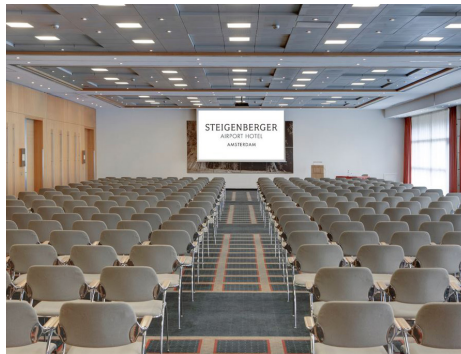

STEIGENBERGER

AIRPORT HOTEL

AMSTERDAM

Total hotel rooms: 440

Superior Rooms, Superior Plus Rooms, Deluxe Rooms, Junior Suites, Deluxe Junior Suites and Senator Suite

Total meeting rooms: 15

- All with natural daylight and located on the ground floor
- Spacious foyer
- Outside terrace
- Free WIFI
- Capacity: Maximum 720 persons reception, 600 persons theatre and 360 persons classroom, with separate rooms for meals, exhibitions and coffee breaks