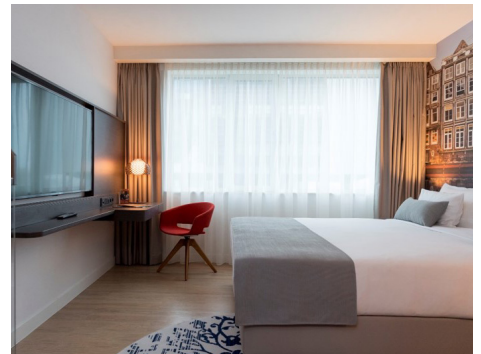

STEIGENBERGER

AIRPORT HOTEL

AMSTERDAM

Total hotel rooms: 440

Superior Rooms, Superior Plus Rooms, Deluxe Rooms, Junior Suites, Deluxe Junior Suites and Senator Suite

Total meeting rooms: 15

- All with natural daylight and located on the ground floor
- Spacious foyer
- Outside terrace
- Free WIFI
- Capacity: Maximum 720 persons reception, 600 persons theatre and 360 persons classroom, with separate rooms for meals, exhibitions and coffee breaks